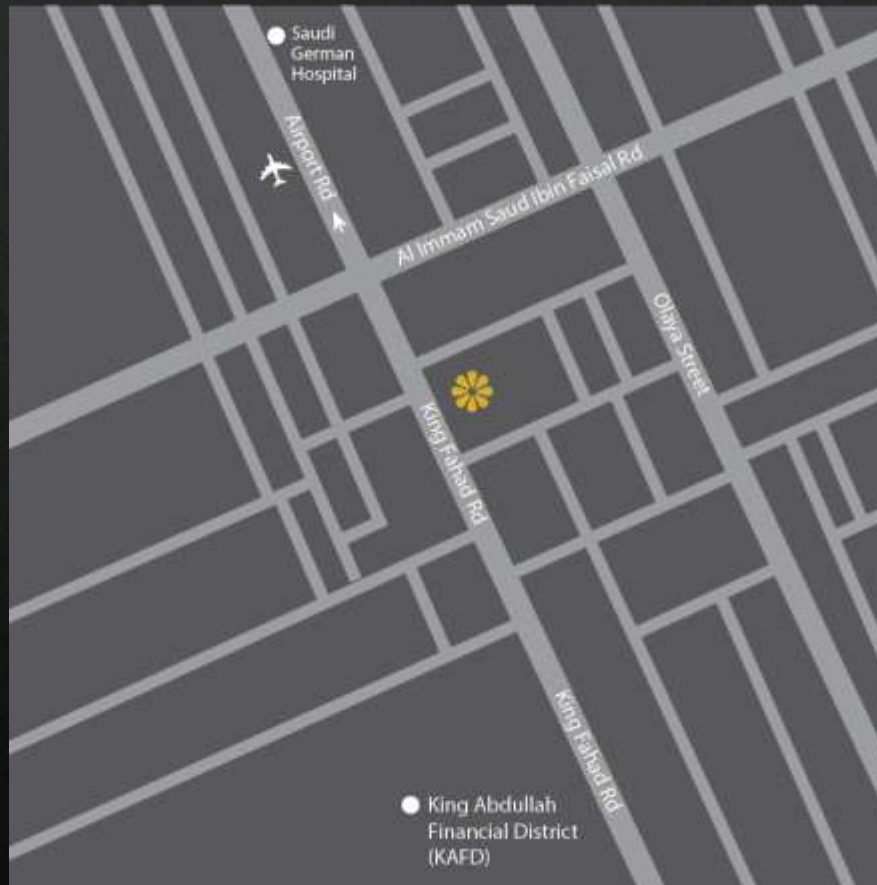

BURJ RAFAL HOTEL KEMPINSKI

Location

Located in the 70 floors of the Burj Rafal Community, Burj Rafal Hotel Kempinski is perfectly situated in the heart of the new commercial and business district of Riyadh, on the King Fahad highway running from the airport into the city centre. The hotel is 27 km away from King Khalid International Airport.